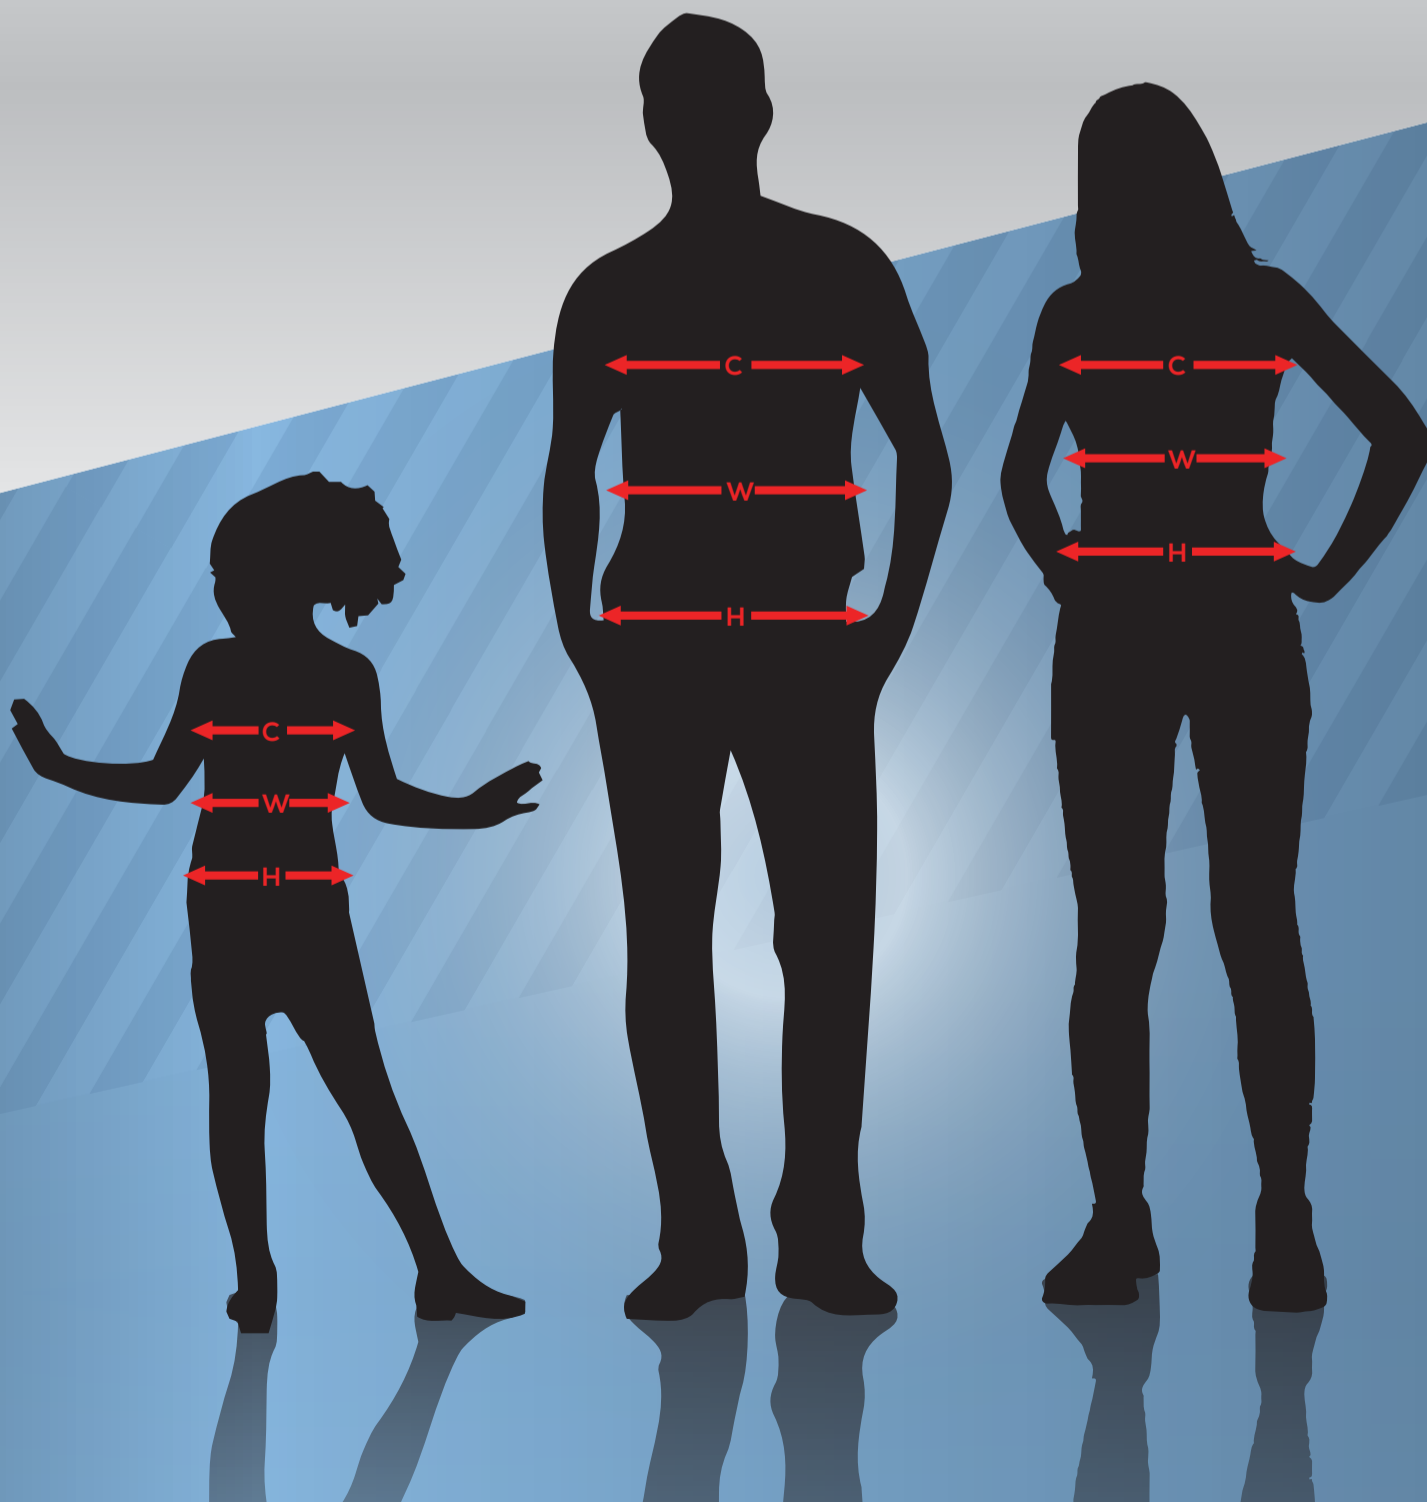

CHOOSE YOUR CORRECT SIZE

To measure your clothing size, please follow these simple instructions

CHEST:

Run a flexible tape measure across the fullest area of your chest. Be sure to keep the tape measure horizontal.

WAIST:

Wrap the tape measure around the narrowest part of your waist. Remember to keep the tape horizontal.

HIPS:

Standing feet together, measure around the fullest part of the hips, holding the tape measure horizontally.

Between two sizes?

Choose the fit that's right for you. Do you like a tight fit? Go for a smaller size. Loving a looser fit? Go for the larger size.

RUGBY LEAGUE / RUGBY UNION JERSEYS

MEN'S: JERSEYS

SIZE	CHEST	HIP
XS	90 - 95cm	85 - 90cm
S	95 - 100cm	90 - 95cm
M	100 - 105cm	95 - 100cm
L	105 - 110cm	100 - 105cm
XL	110 - 115cm	105 - 110cm
2XL	115 - 120cm	110 - 115cm
3XL	120 - 125cm	115 - 120cm
4XL	125 - 130cm	120 - 125cm
5XL	130 - 135cm	125 - 130cm
6XL	135 - 140cm	130 - 135cm
7XL	140 - 145cm	135 - 140cm